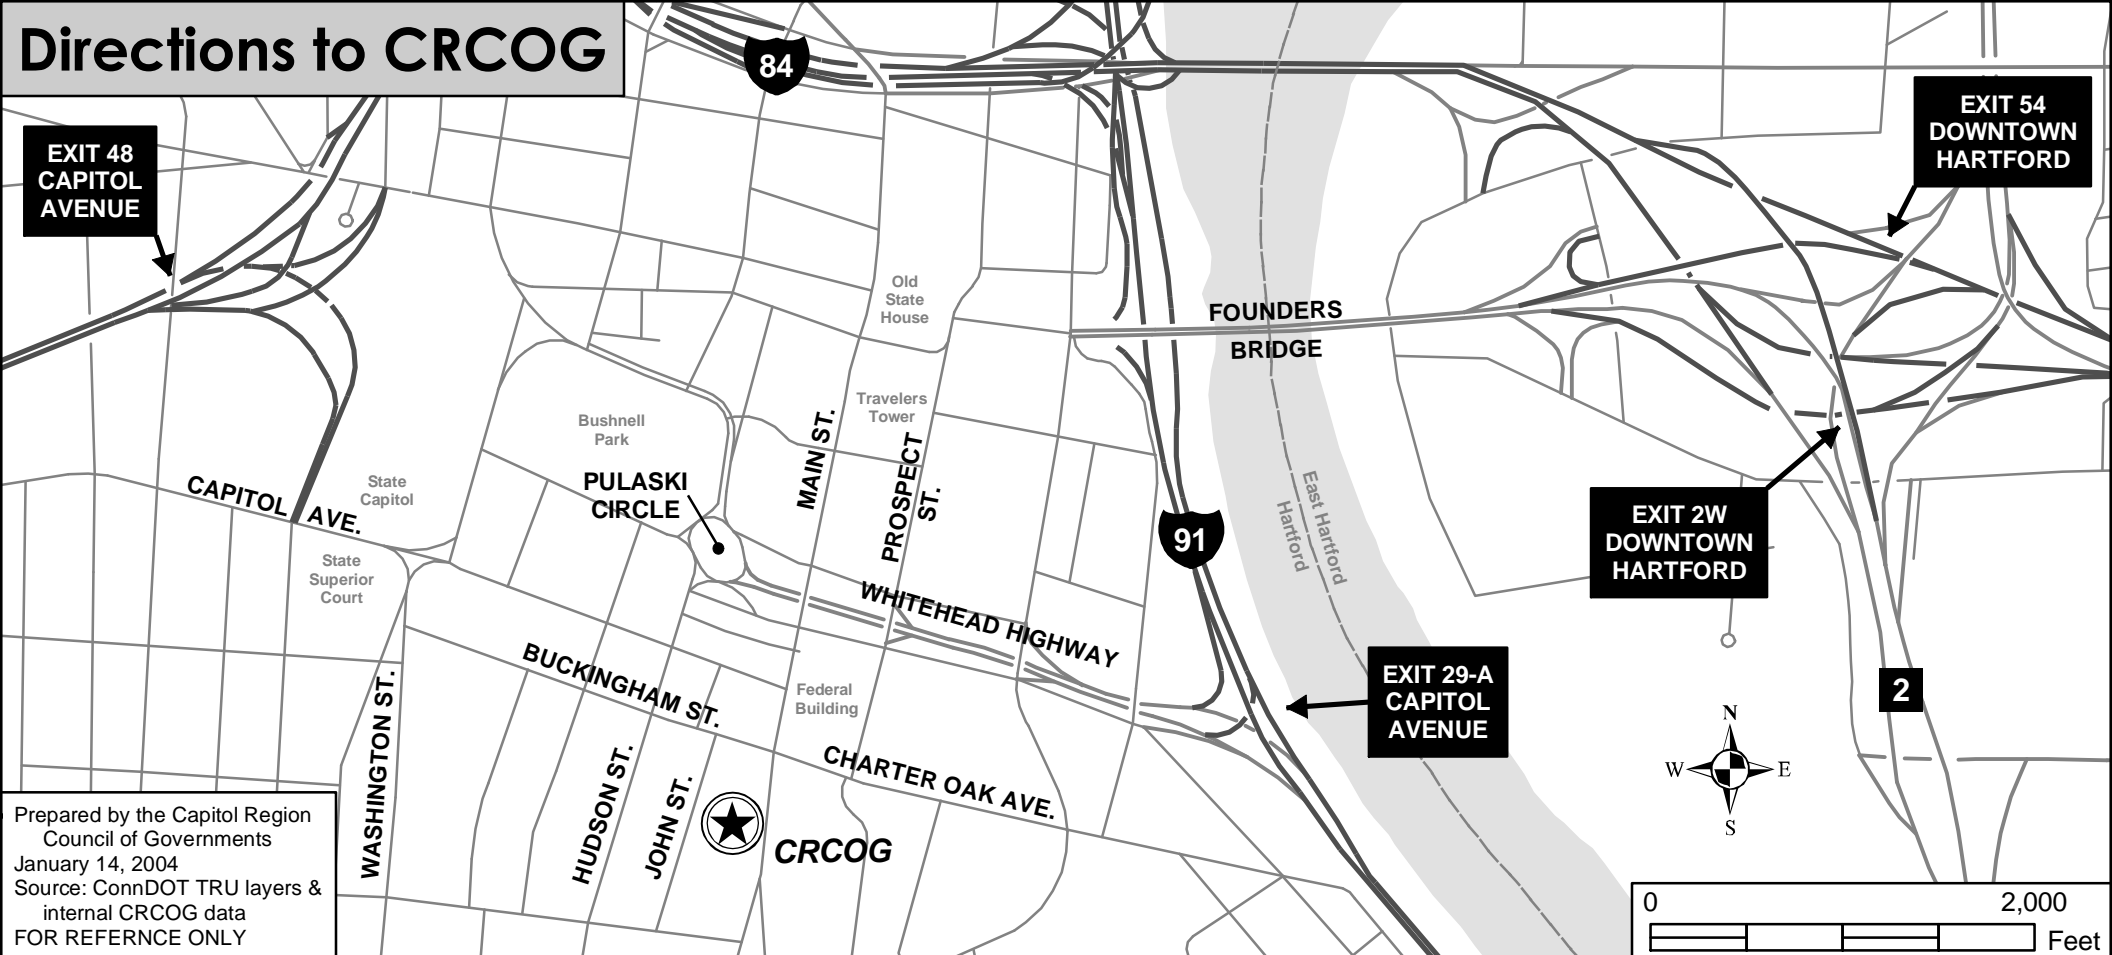

Directions to CRCOG

Prepared by the Capitol Region
Council of Governments
January 14, 2004
Source: ConnDOT TRU layers &
internal CRCOG data
FOR REFERENCE ONLY

CRCOG and **South Congregational Church**
241 Main Street and 277 Main Street
Hartford, CT 06106

Questions? Call CRCOG at 860-522-2217   **Parking for both CRCOG and the South Congregational Church is on John Street.**

From the North: I-91 South to Exit 29-A (Capitol Avenue.) Continue on Whitehead Highway to Pulaski Circle. Exit three quarters of the way around the circle onto Hudson Street. Take left at 2nd light onto Buckingham Street. Take first right onto John Street. The first driveway on left is parking for the church and the fourth driveway on the left is parking for CRCOG.

From the East: I-84 West to Exit 54 (Downtown Hartford.) After crossing the Founders Bridge, at the 2nd light, turn left onto Prospect Street. Continue on Prospect to Charter Oak Avenue. Turn right onto Charter Oak. Continue across Main Street onto Buckingham Street. Take first left onto John Street. The first driveway on left is parking for the church and the fourth driveway on the left is parking for CRCOG.

From the Southeast: Route 2 to Exit 2W (Downtown Hartford) After crossing the Founders Bridge, at the 2nd light, turn left onto Prospect Street. Continue on Prospect to Charter Oak Avenue. Turn right onto Charter Oak. Continue across Main Street onto Buckingham Street. Take first left onto John Street. The first driveway on left is parking for the church and the fourth driveway on the left is parking for CRCOG.

From the South: I-91 North to Exit 29-A (Capitol Avenue.) Continue on Whitehead Highway to Pulaski Circle. Exit three quarters of the way around the circle onto Hudson Street. Take left at 2nd light onto Buckingham Street. Take first right onto John Street. The first driveway on left is parking for the church and the fourth driveway on the left is parking for CRCOG.

From the West: I-84 East to Exit 48 (Capitol Avenue.) Turn left onto Capitol Avenue. Turn right onto Washington Street. Take the first left onto Buckingham Street. Take the fourth right onto John Street. The first driveway on left is parking for the church and the fourth driveway on the left is parking for CRCOG.