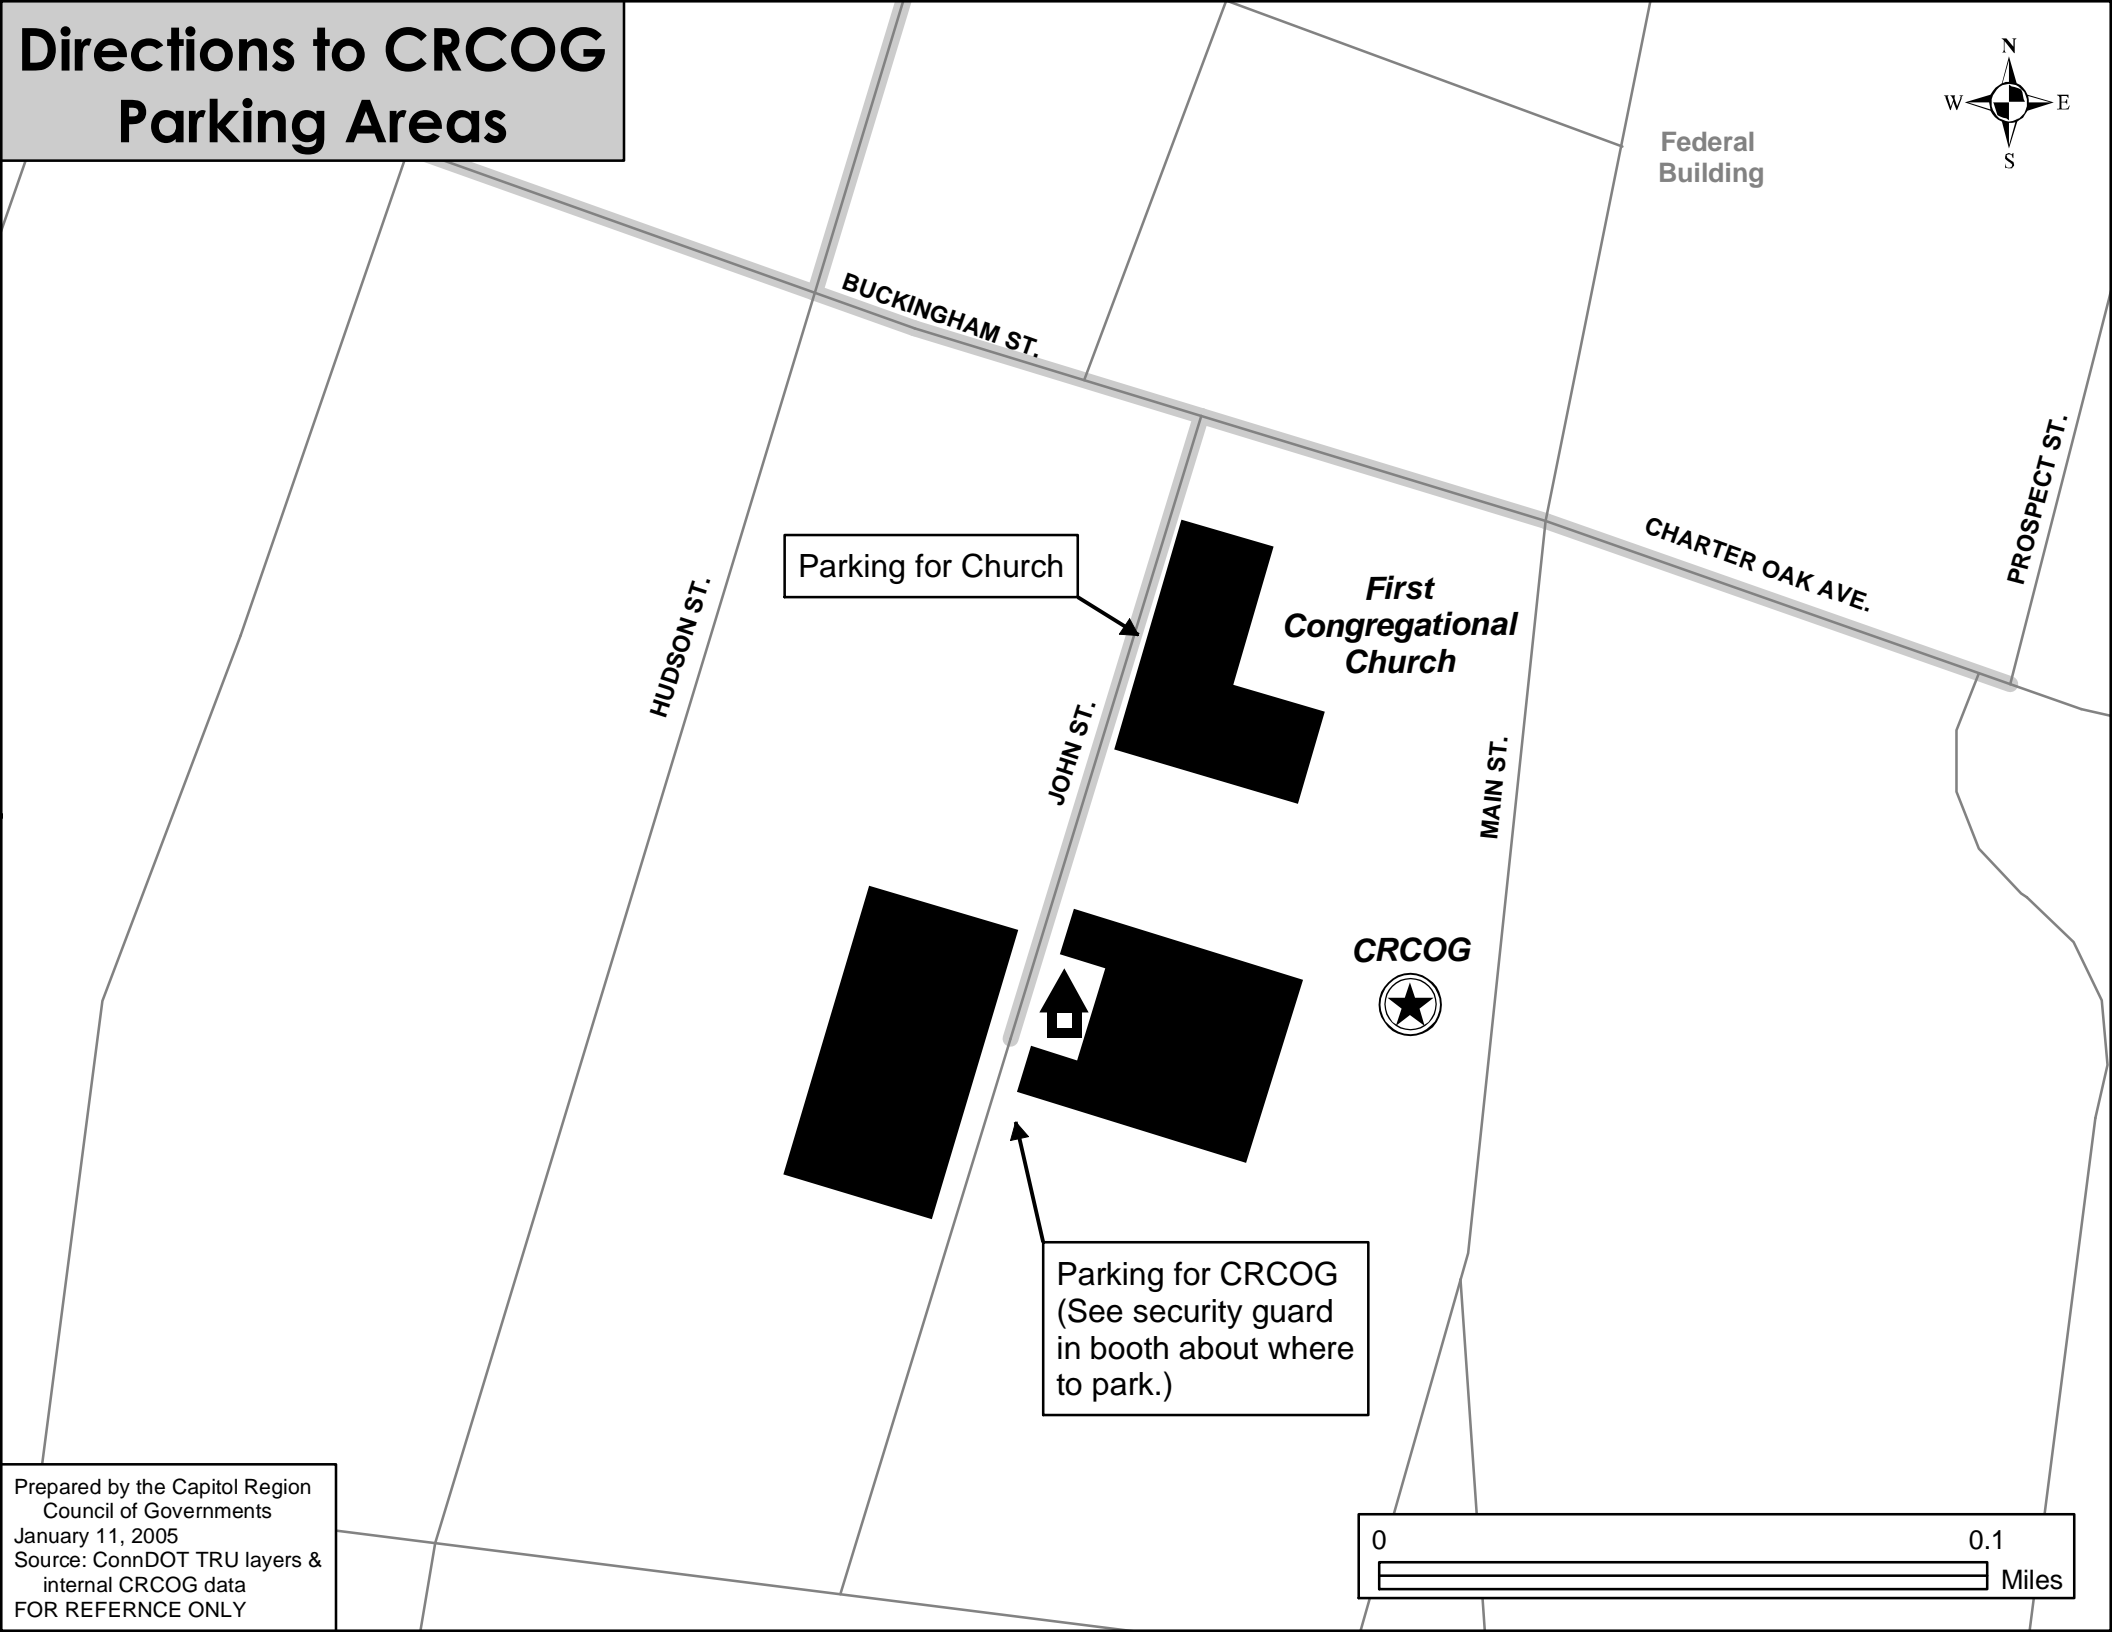

Directions to CRCOG Parking Areas

Prepared by the Capitol Region
Council of Governments
January 11, 2005
Source: ConnDOT TRU layers &
internal CRCOG data
FOR REFERENCE ONLY