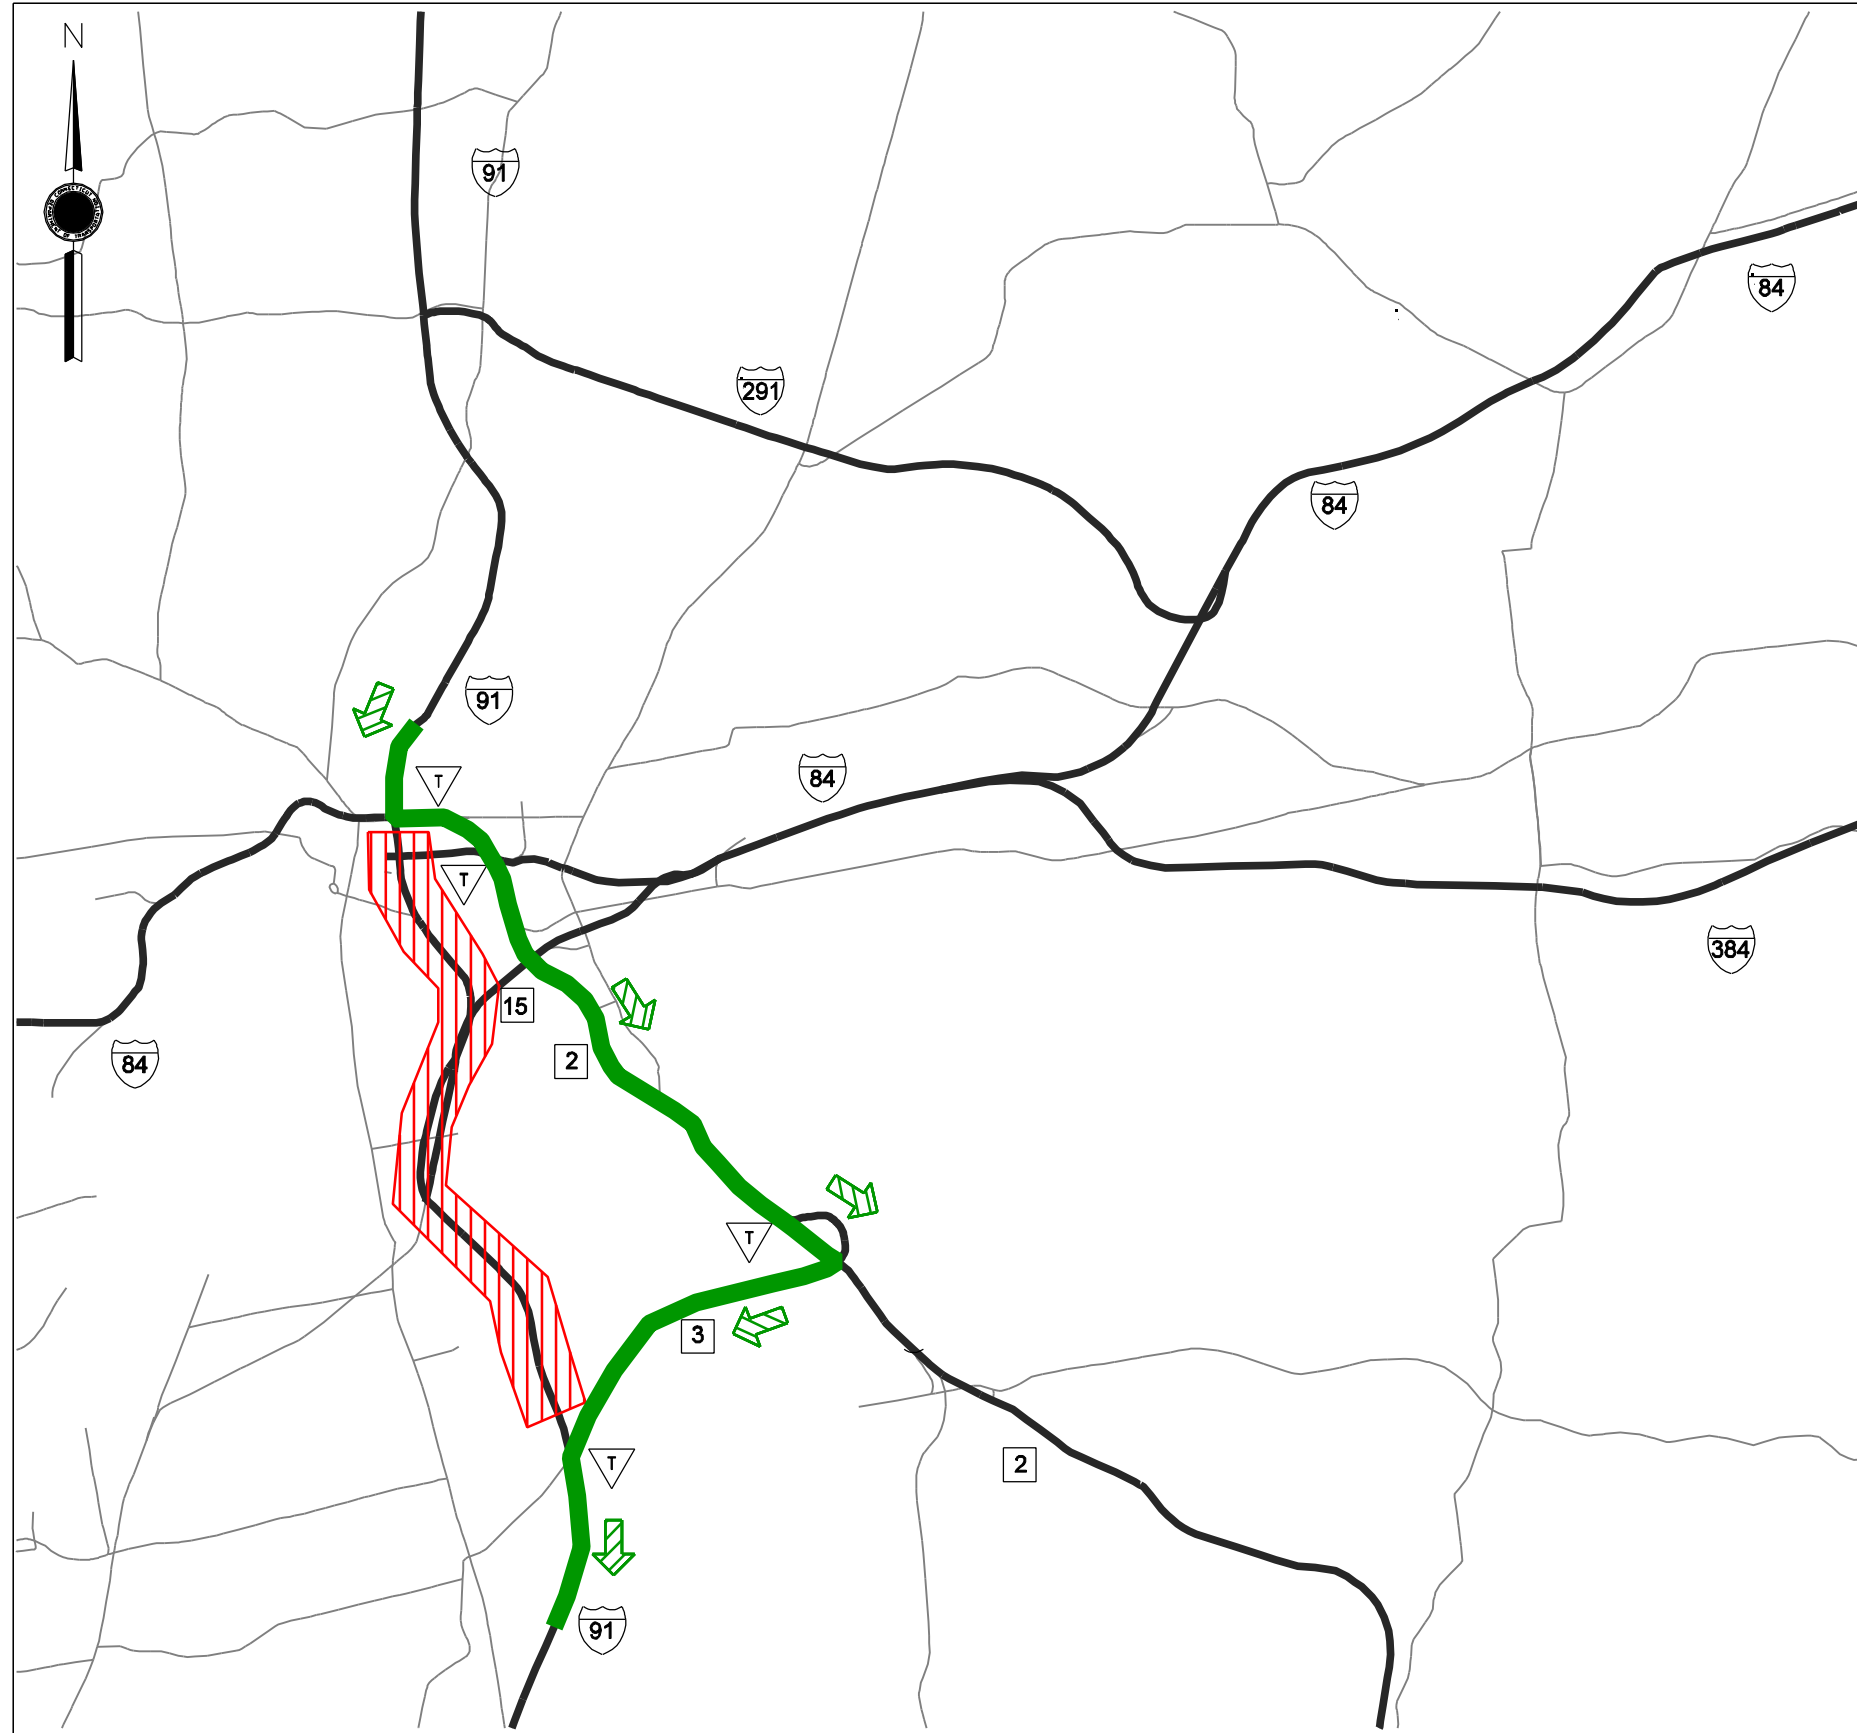

# I-91 S/B EXITS 29A-25

### PRIMARY ROUTE

I-91 SB. EXIT 30 TO I-84 EB.  
 I-84 EB EXIT 55 TO ROUTE 2 EB.  
 ROUTE 2 EB. EXIT 5D TO ROUTE 3 SB.  
 ROUTE 3 SB TO I-91 SB

### SPECIAL REQUIREMENTS

FOR LOCAL TRAFFIC USE LOCAL DIVERSION ROUTES FOR EXITS 30-25. SEE PLANS 91RPS19 AND 91RPS20

### LEGEND

- CLOSURE LOCATION
- TRUCK ROUTING
- CAR ROUTING
- ALL VEHICLE ROUTING
- SIGNAL
- POLICE MONITOR - SIGNAL
- POLICE MONITOR NO SIGNAL
- DIVERSION ROUTE SIGN LOCATIONS
- TRUCK ONLY DIVERSION ROUTE SIGN LOCATIONS
- TRAILBLAZER SIGN LOCATIONS
- TRUCK ONLY TRAILBLAZER SIGN LOCATIONS