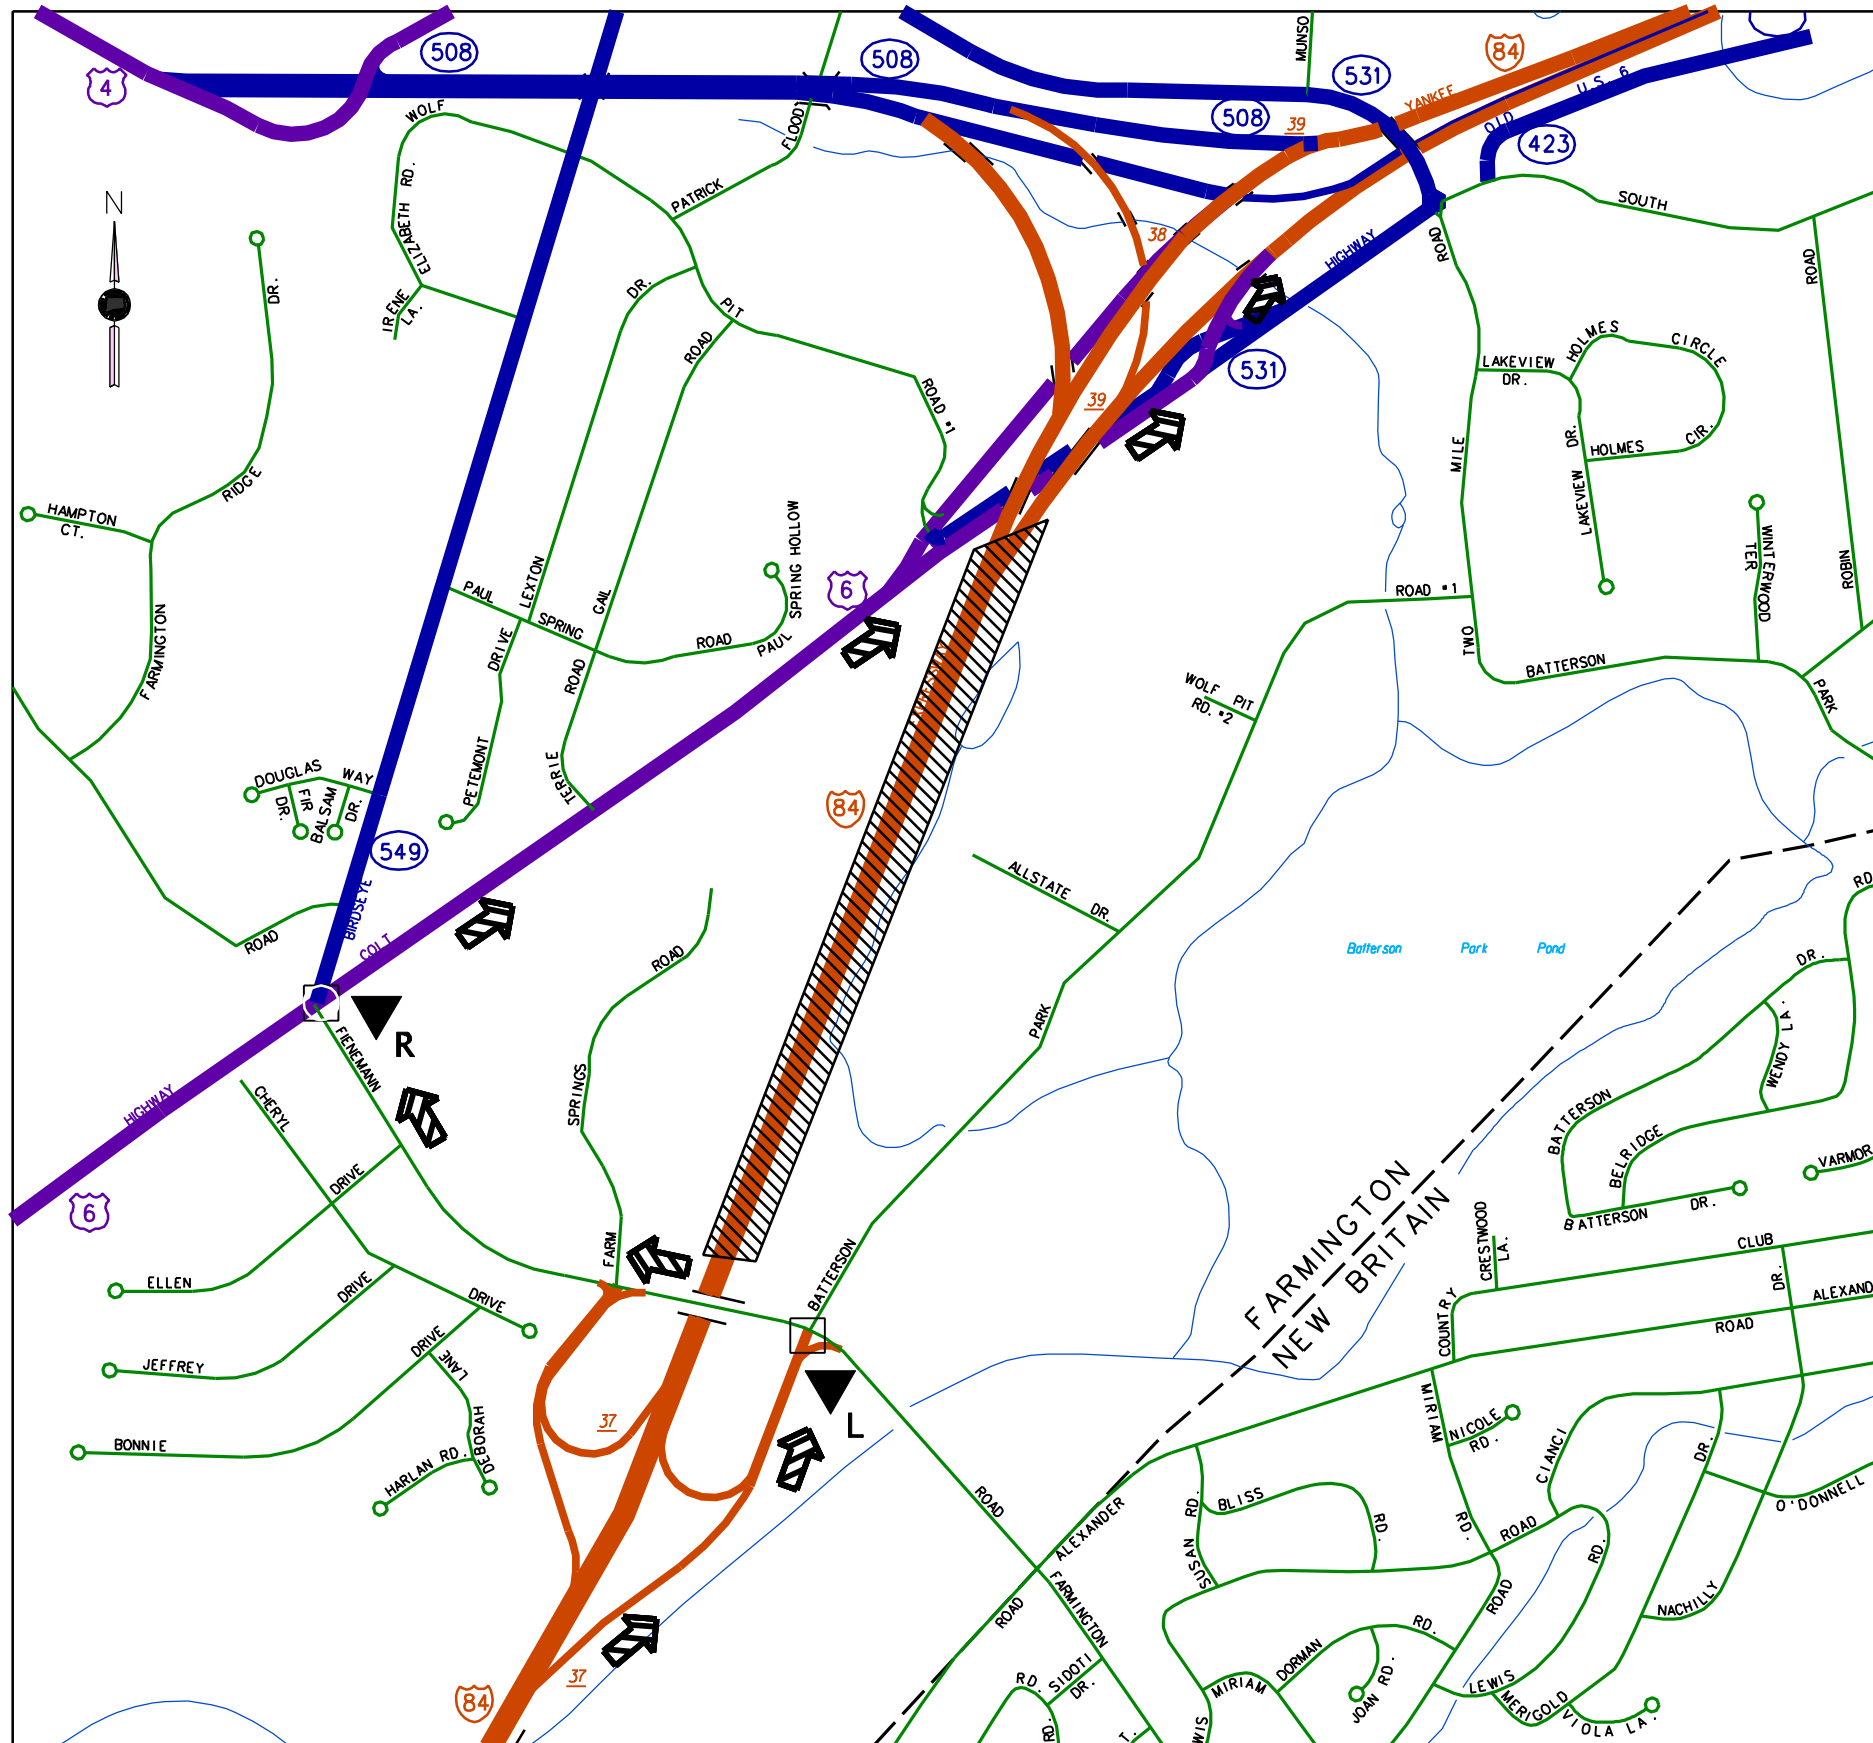

# I-84 E/B Exits 37-39

### PRIMARY ROUTE

Exit 37 left on Finemann Rd., right on Rte. 6 to I-84 on ramp.

### LEGEND

- CLOSURE LOCATION
- TRUCK ROUTING
- CAR ROUTING
- ALL VEHICLE ROUTING
- SIGNAL
- POLICE MONITOR - SIGNAL
- POLICE MONITOR NO SIGNAL
- DIVERSION ROUTE SIGN LOCATIONS
- TRUCK ONLY DIVERSION ROUTE SIGN LOCATIONS

ADJACENT TOWN INFO  
 NEW BRITAIN P.D.  
 (860) 229-0321