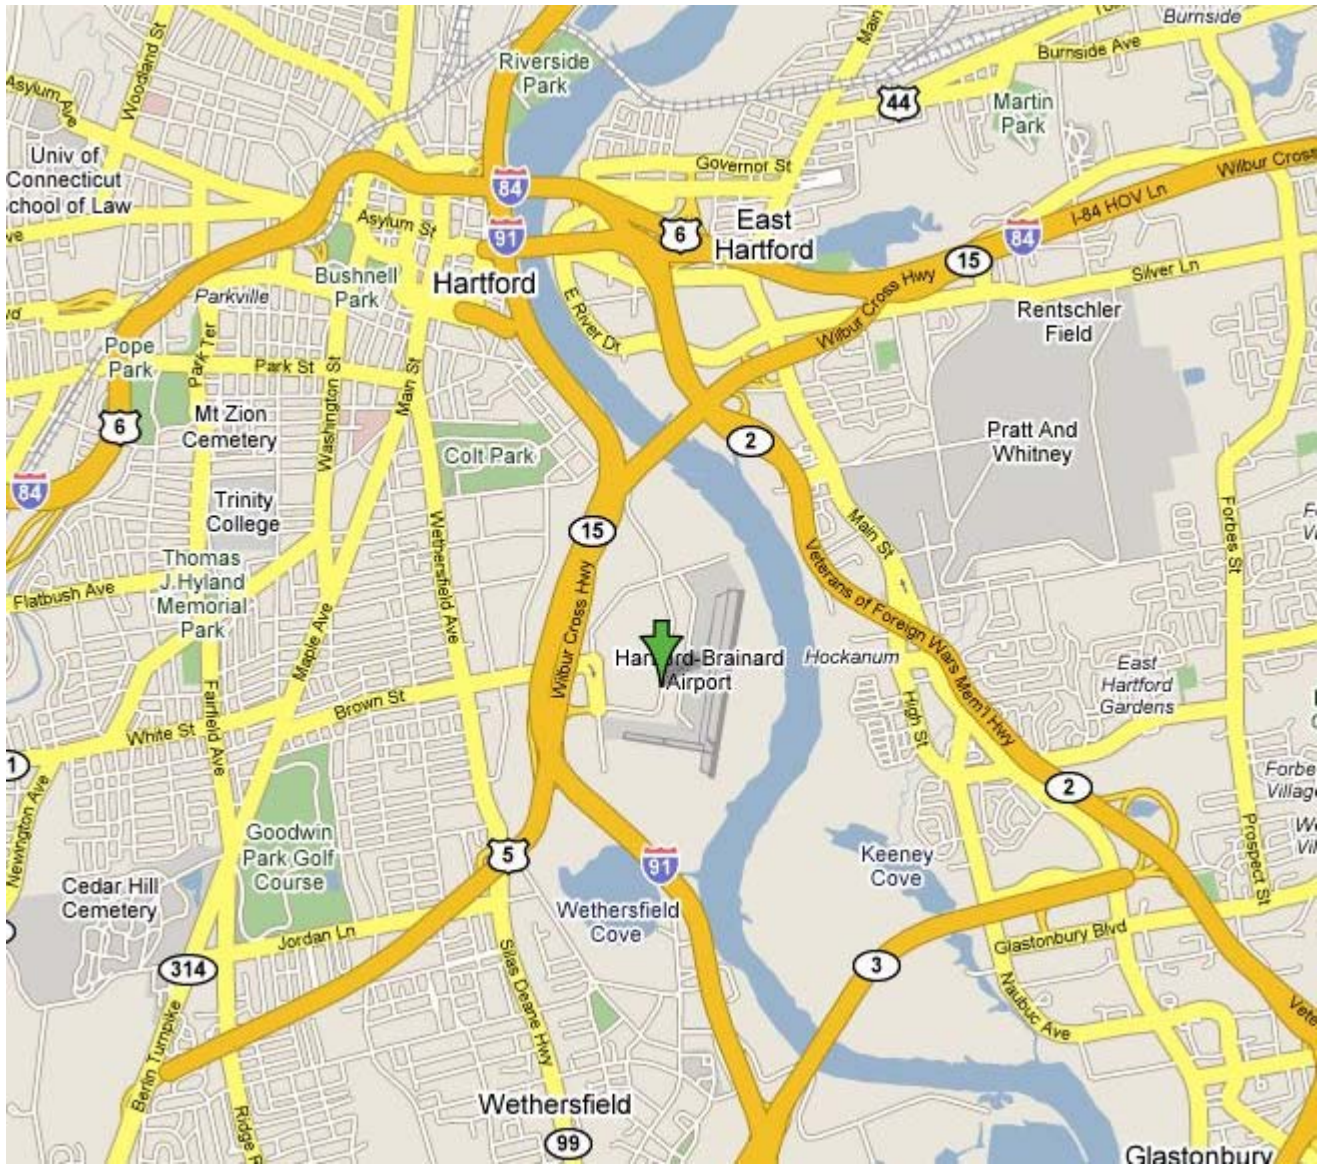

## **Traveling South on I-91:**

Take Exit 27. At end of the ramp turn left onto Airport Road. At traffic light, turn right on Brainard Road. At the first traffic light, turn left onto Murphy Road. Go approximately 1/4 mile. The museum is on your left.

## **Traveling North on I-91:**

Take Exit 27. Go straight at the light at the end of the exit onto Murphy Road. Go approximately 1/4 mile. The museum is on your left.

## **Traveling South from Charter Oak Bridge:**

Take Exit 87 (Brainard Road) and stay in the left lane. Go straight at the light onto Murphy Road. Go approximately 1/4 mile. The museum is on your left.

## **Traveling West on Route 3**

Go over Putnum Bridge to I-91 North. Take Exit 27 (Airport/Brainard Road). At the end of the exit by the traffic light, continue straight through the intersection onto Murphy Road. Go approximately 1/4 mile. The museum is on your left.